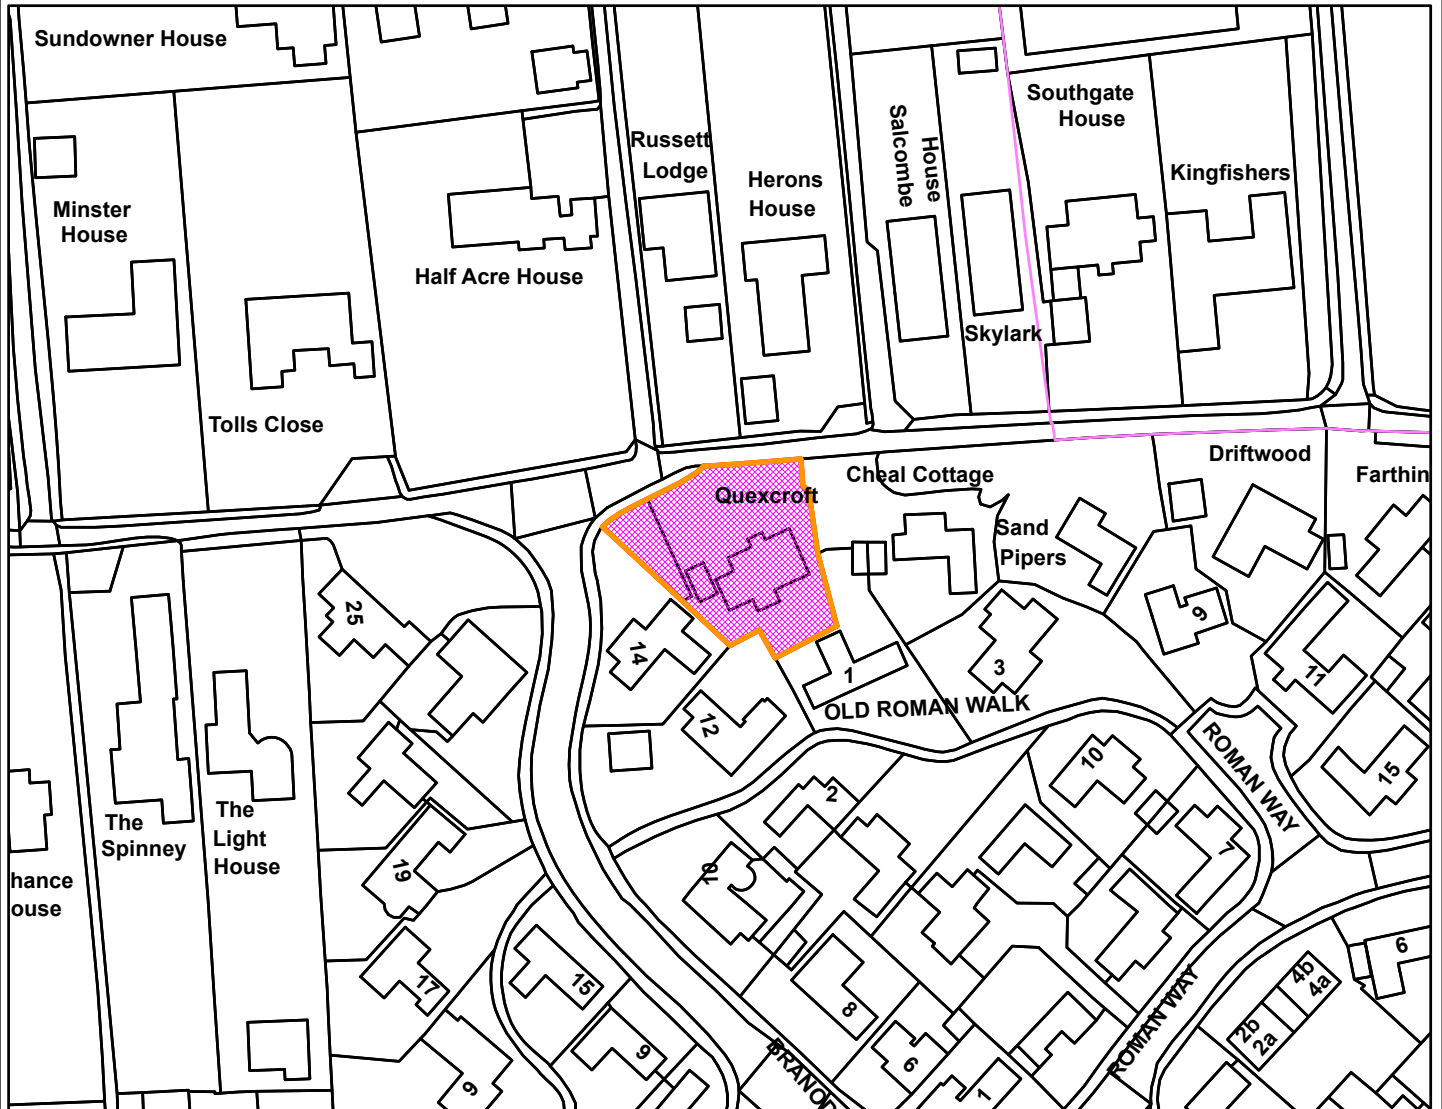

23/00384/F

Borough Council of
**King's Lynn &
West Norfolk**

Quexcroft Cross Lane Brancaster PE31 8AE

Legend

Scale: 1:1,250

Reproduced from the Ordnance Survey map with permission of the Controller of His Majesty's Stationery Office © Crown Copyright 2023.

Unauthorised reproduction infringes Crown Copyright and may lead to prosecution or civil proceedings.

Organisation	BCKLWN
Department	Department
Comments	Not Set
Date	25/10/2023
MSA Number	0100024314